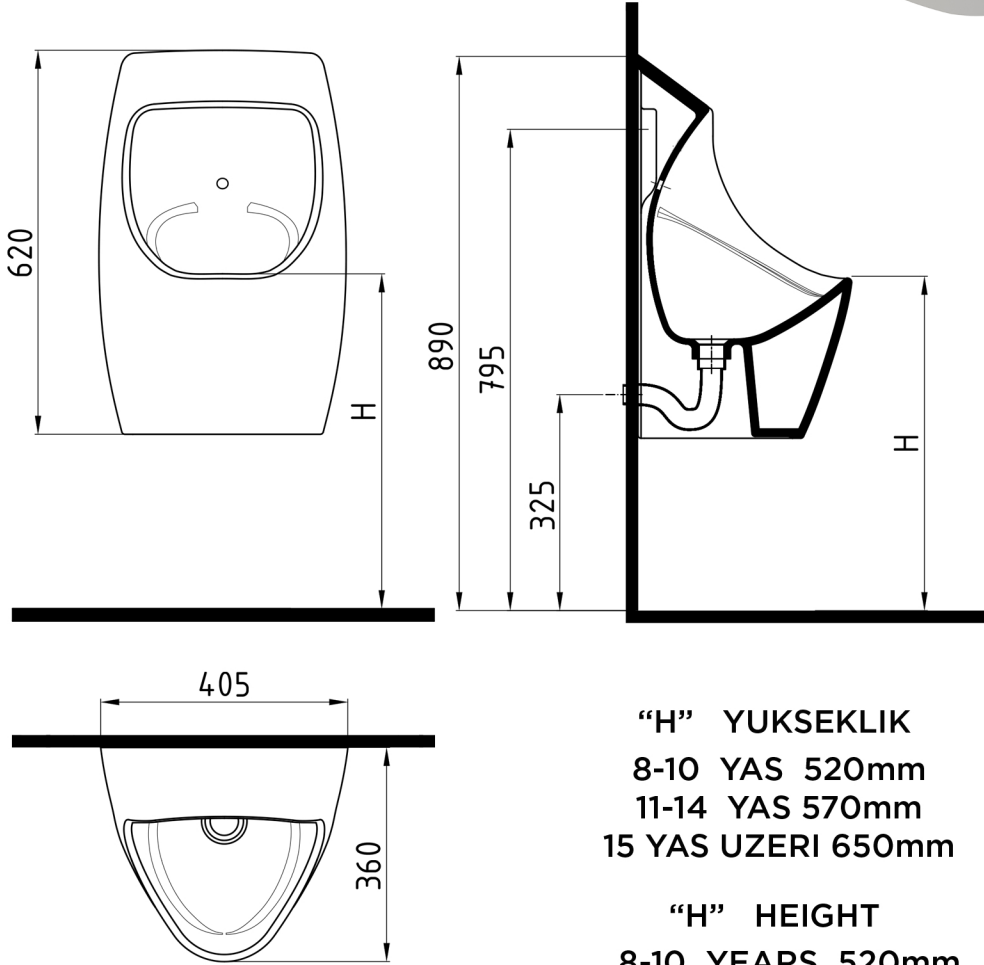

## HARMONY

## URINAL

REAR INLET WITH-OUT PHOTOCCELL (ONLY NOZZLE)

HRPS06203VSA

“H” YUKSEKLİK  
8-10 YAS 520mm  
11-14 YAS 570mm  
15 YAS UZERI 650mm

“H” HEIGHT  
8-10 YEARS 520mm  
11-14 YEARS 570mm  
15 YEARS OVER 650mm